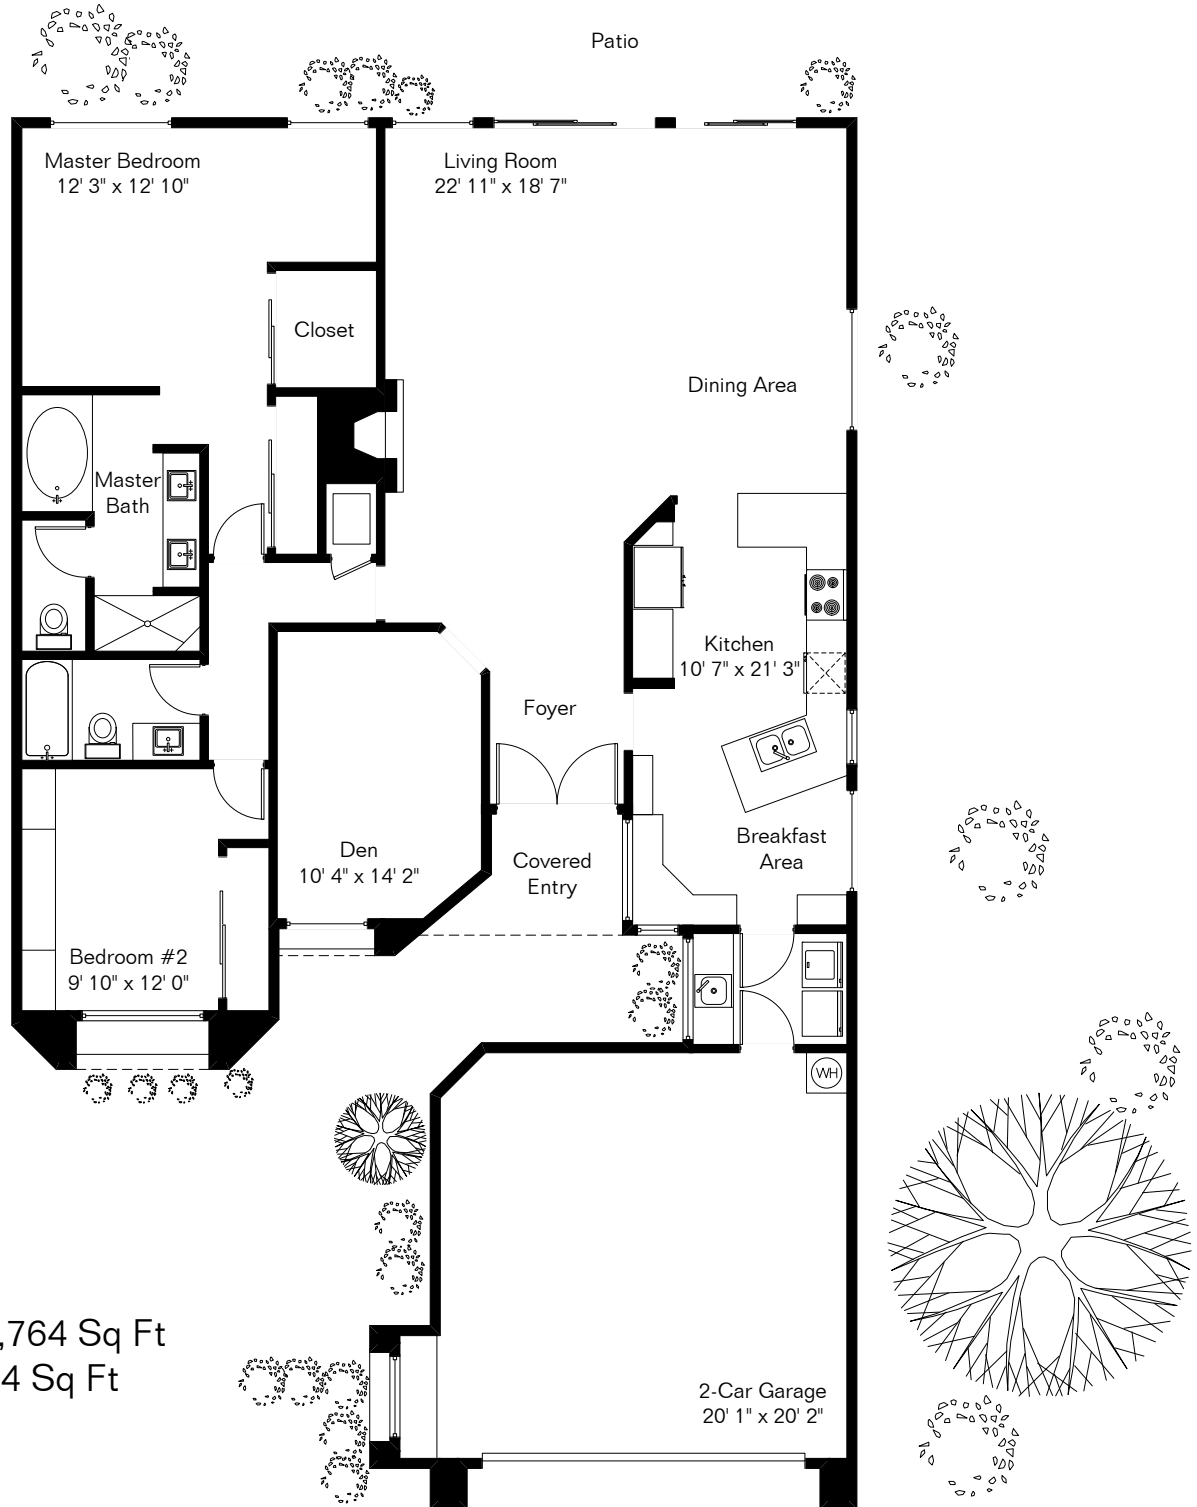

The square footages and room size information are deemed to be reliable but are not guaranteed and should be independently verified.

6926 E Nuthatch Trail

Living Area 1,764 Sq Ft
Garage 464 Sq Ft

Site Visit July 2016

Copyright 2016 Floor Plans First! LLC
All Rights Reserved.

www.FloorPlansFirst.com

Toll Free (877) 887-1500
Voice (520) 881-1500
Fax (520) 791-7701

Floor Plans First!
See the Floor Plan First